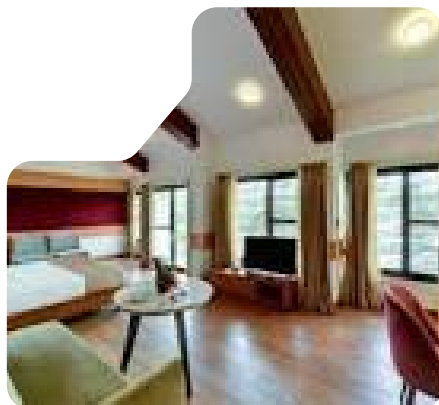

Single: ₹7,999 + GST
Double: ₹9,999 + GST
Extra Person: ₹3,000 + GST

AP

Single: ₹9,999 + GST
Double: ₹11,999 + GST
Extra Person: ₹4,000 + GST

🌟 Junior Suite Room

EP

Single: ₹8,499 + GST
Double: ₹9,999 + GST
Extra Person: ₹2,500 + GST

CP

Single: ₹8,999 + GST
Double: ₹10,999 + GST
Extra Person: ₹3,000 + GST

MAP

Single: ₹9,999 + GST
Double: ₹12,999 + GST
Extra Person: ₹4,000 + GST

www.sporticoresorts.com

AP

Single: ₹10,999 + GST
Double: ₹14,999 + GST
Extra Person: ₹5,000 + GST

👑 Premium Suite Room

EP

Single: ₹9,999 + GST
Double: ₹12,999 + GST
Extra Person: ₹3,500 + GST

CP

Single: ₹10,499 + GST
Double: ₹13,999 + GST
Extra Person: ₹4,000 + GST

MAP

Single: ₹11,499 + GST
Double: ₹15,999 + GST
Extra Person: ₹5,000 + GST

AP

Single: ₹12,499 + GST
Double: ₹17,999 + GST
Extra Person: ₹6,000 + GST

📌 Important Notes

Children below 5 years – Complimentary

Children 6 to 10 years – Chargeable

GST applicable as per government norms