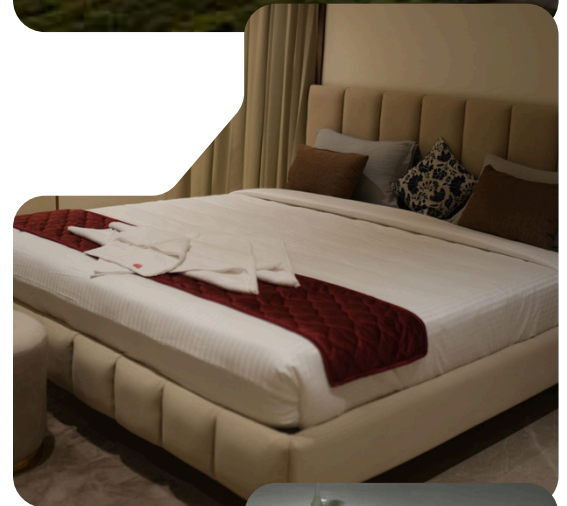

SANKALPA FARMS

Nelamangala Town, Kunigal Bypass Rd, Lakkenahalli,
Bangalore, Karnataka 562127

MINIMUM PACKAGES 8 TO 10

Sankalpa Farms – Exclusive Packages

Day Out Package – Starts @ ₹1,199/-

Includes:

Welcome Drink

Chef's Choice Lunch

Hi-Tea

Swimming Pool Access

Indoor & Outdoor Games

Stay Package – Starts @ ₹4,599/-

Includes:

Welcome Drink

Chef's Choice Lunch

Hi-Tea

Dinner

Breakfast

Swimming Pool Access

Indoor & Outdoor Games

Stay Without Food – Starts @ ₹3,799/-

Includes:

Luxurious Room Stay

Swimming Pool Access

Indoor & Outdoor Games

Warm & Professional Hospitality

www.sankalpafarms.com

9880338785 / 7899970315